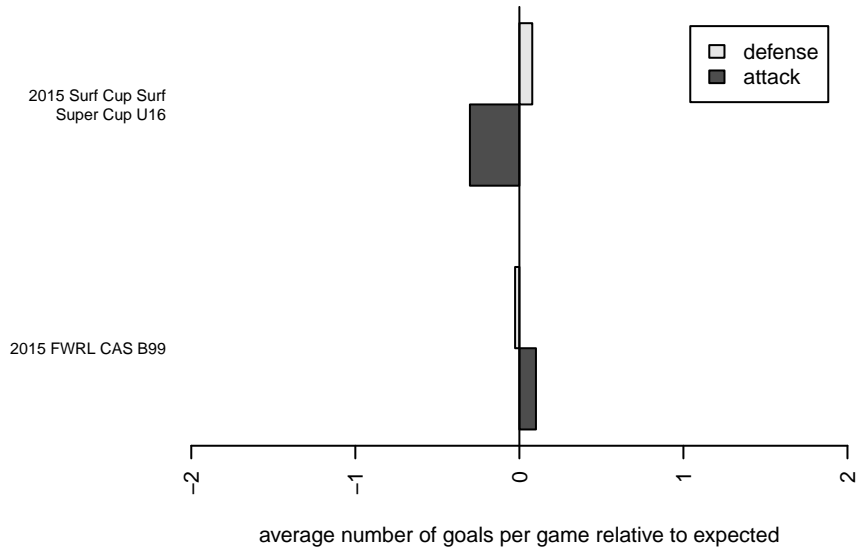

LA Galaxy South Bay Gold B99

Los Angeles, CAS
B99 total strength=1958
attack=53.15 defense=57.65
notes= Elliott 2013

alt names used:
L A Galaxy South Bay Gold
LA GALAXY SOUTH BAY GOLD (CAS)

Venues played:
2015 Surf Cup Surf Super Cup U16
2015 FWRL CAS B99

LA Galaxy South Bay Gold B99
Dots are actual minus expected GF (blue circles) and GA (red triangles).
Blue line is smoothed change in attack strength. Red is smoothed change in defense strength.

**attack and defense variance (black dot)
relative to other teams
and top 10 in region**

**attack and defense rating
relative to others at age
and all opponents in last 13 months**

**attack and defense rating
relative to others at age
and all opponents in last 13 months**

Performance relative to 13 month average

Performance relative to 13 month average

Distribution of opponents
 Red = Lose zone, Blue = Win zone, Green = Even
 Black line separates win/lose zones

lot. A=Neither has attack advantage, B=Opponent has both attack and defense advantage, C=Opponent has both attack and defense disadvantage, D=Both have